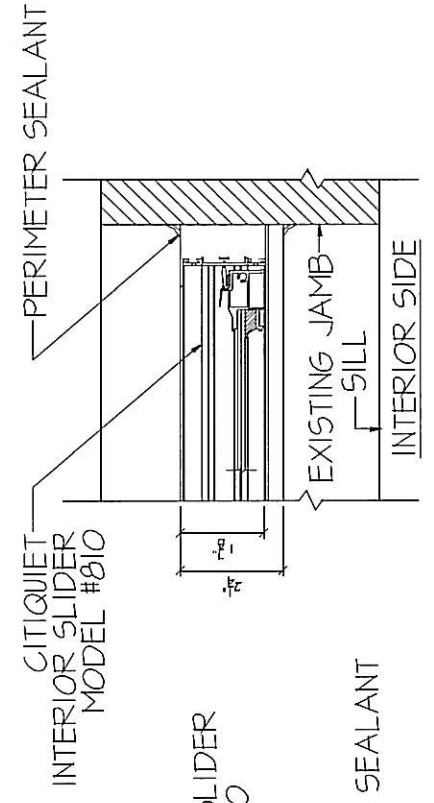

1 2'-10"W. X 2'-0"H. SLIDER WINDOW
SCALE: 1/2"=1'-0"

A SLIDER WINDOW HEAD DETAIL
SCALE: 3/4"=1'-0"

B SLIDER WINDOW SILL DETAIL
SCALE: 3/4"=1'-0"

C SLIDER WINDOW JAMB DETAIL
SCALE: 3/4"=1'-0"

CITIQUET INTERIOR ACOUSTICAL SLIDER SERIES