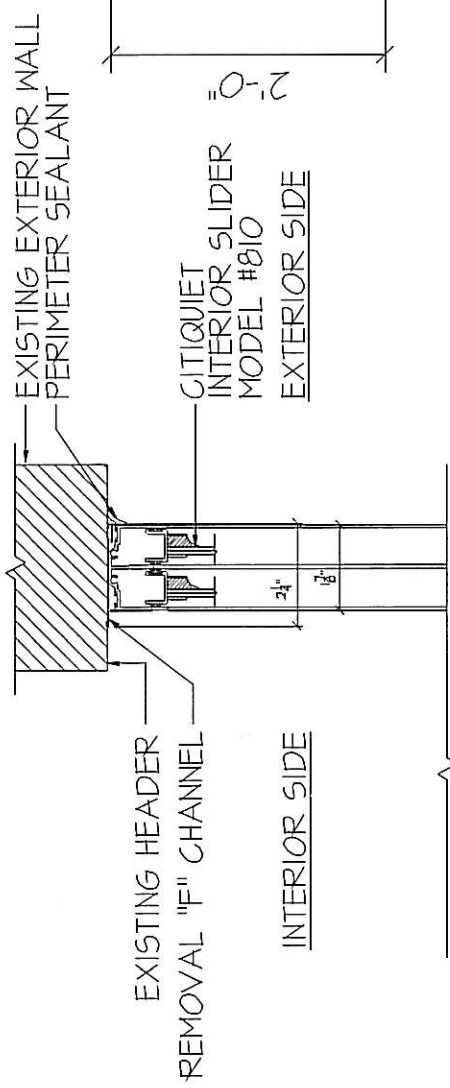

1 2'-10"W. X 2'-0"H. SLIDER WINDOW
SCALE: 1/2"=1'-0"

A SLIDER WINDOW HEAD DETAIL
SCALE: 3/4"=1'-0"

B SLIDER WINDOW SILL DETAIL
SCALE: 3/4"=1'-0"

C SLIDER WINDOW JAMB DETAIL
SCALE: 3/4"=1'-0"

CITIQUET INTERIOR ACOUSTICAL SLIDER SERIES