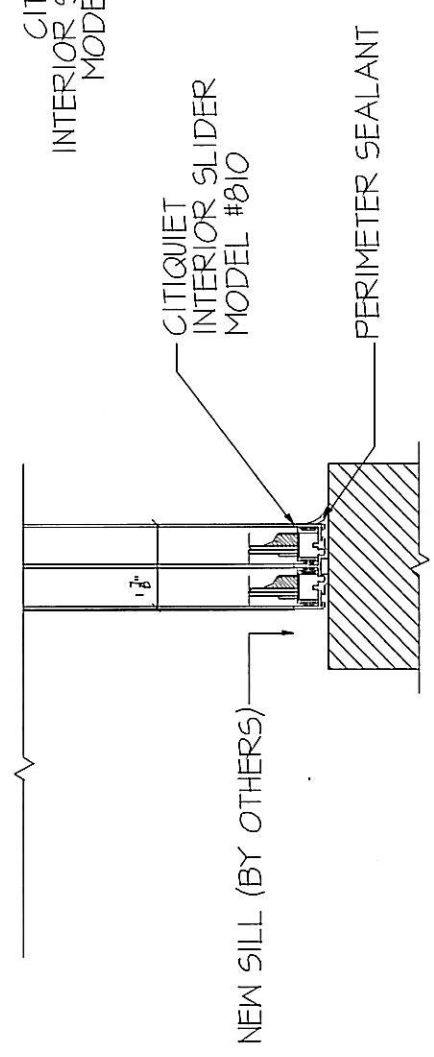

1 2'-10"W. X 2'-0"H. SLIDER WINDOW
SCALE: 1/2"=1'-0"

A SLIDER WINDOW HEAD DETAIL
SCALE: 3/4"=1'-0"

B SLIDER WINDOW SILL DETAIL
SCALE: 3/4"=1'-0"

C SLIDER WINDOW JAMB DETAIL
SCALE: 3/4"=1'-0"

CITIQUET INTERIOR ACOUSTICAL SLIDER SERIES